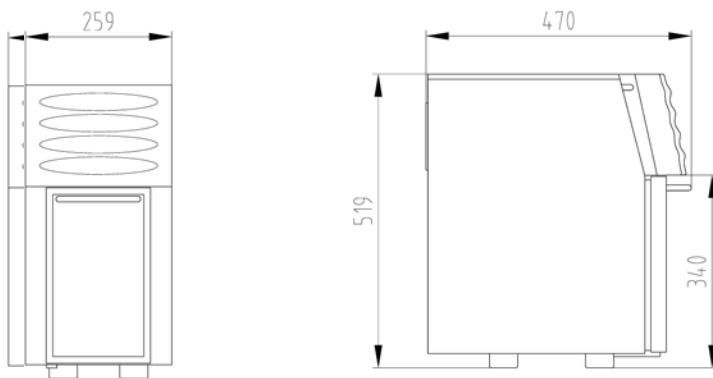

Dimensions

(de) Milchschräuche
(en) Milk tubes
(fr) Tuyaux de lait

Differences between the offered machine and the picture and the configuration are possible.

Schaerer Ltd.
P.O. Box
Allmendweg 8
CH-4528 Zuchwil
T +41 (0)32 681 62 00
F +41 (0)32 681 62 42
info@schaerer.com
www.schaerer.com

schaerer
Coffee comes to life

SWISS MADE