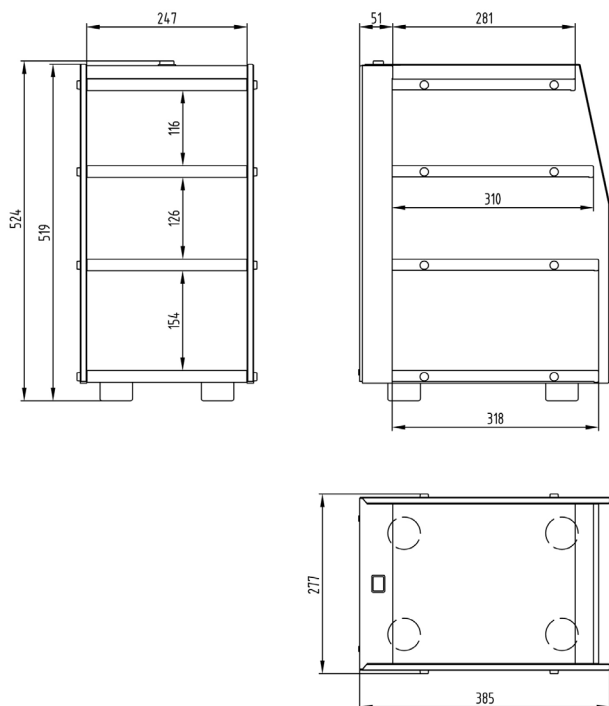

Schaerer Coffee Art / Vito

Model "W" Cup warmer

May 2011

Basic configuration

4 heatable shelves made of perforated, uncoated stainless steel

Freely-adjustable thermostat

On/off switch

Suitable for self-service

Connections

Voltage	power	fuse protection
1L, N, PE: 220-240V~ 50/60Hz	190-230 W	10-16 A

Dimensions

	* depending on the size of the cups
Width / depth / height	277 / 385 / 524 mm
Weight	18.8 kg
Capacity	about 70 - 100 cups*

Dimensions

Differences between the offered machine and the picture and the configuration are possible.

Schaerer Ltd.
P.O. Box
Allmendweg 8
CH-4528 Zuchwil
T +41 (0)32 681 62 00
F +41 (0)32 681 62 42
info@schaerer.com
www.schaerer.com

schaerer
Coffee comes to life

SWISS MADE