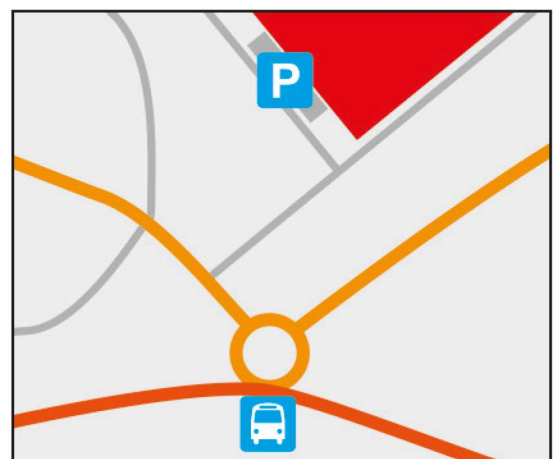

How to find us

Public transport:

- By train to the Solothurn Train Station
- By Bus No. 4 toward Zuchwil/Sportzentrum
- Get out at the Aarmatt stop (one stop after the Bahnhof stop (the train station stop))
- Follow the footpath to the Vebo area
- After that, cross the street and you will reach the grounds of the Riverside Businesspark
- From the gate, proceed straight ahead to the office building of Schaerer AG
- The reception of Schaerer AG is located on the first floor of the office building

By car: From Basel / Berne / Geneva / Zurich:

Parking possibilities in detail

- Highway A1 towards Zurich or Berne to the Solothurn-Ost exit (Highway A5/Exit 33)
- Solothurn-Ost exit, then turn right towards Solothurn/Zuchwil
- After about 200m, turn right towards Zuchwil
- At the first roundabout, turn right towards Industrie
- At the second roundabout, turn left towards Riverside
- At the third roundabout, turn right towards Riverside
- After that, turn right at the first street
- The visitors parking lots are located after the gate on the left in the front of the building
- The reception of Schaerer AG is located on the first floor of the office building